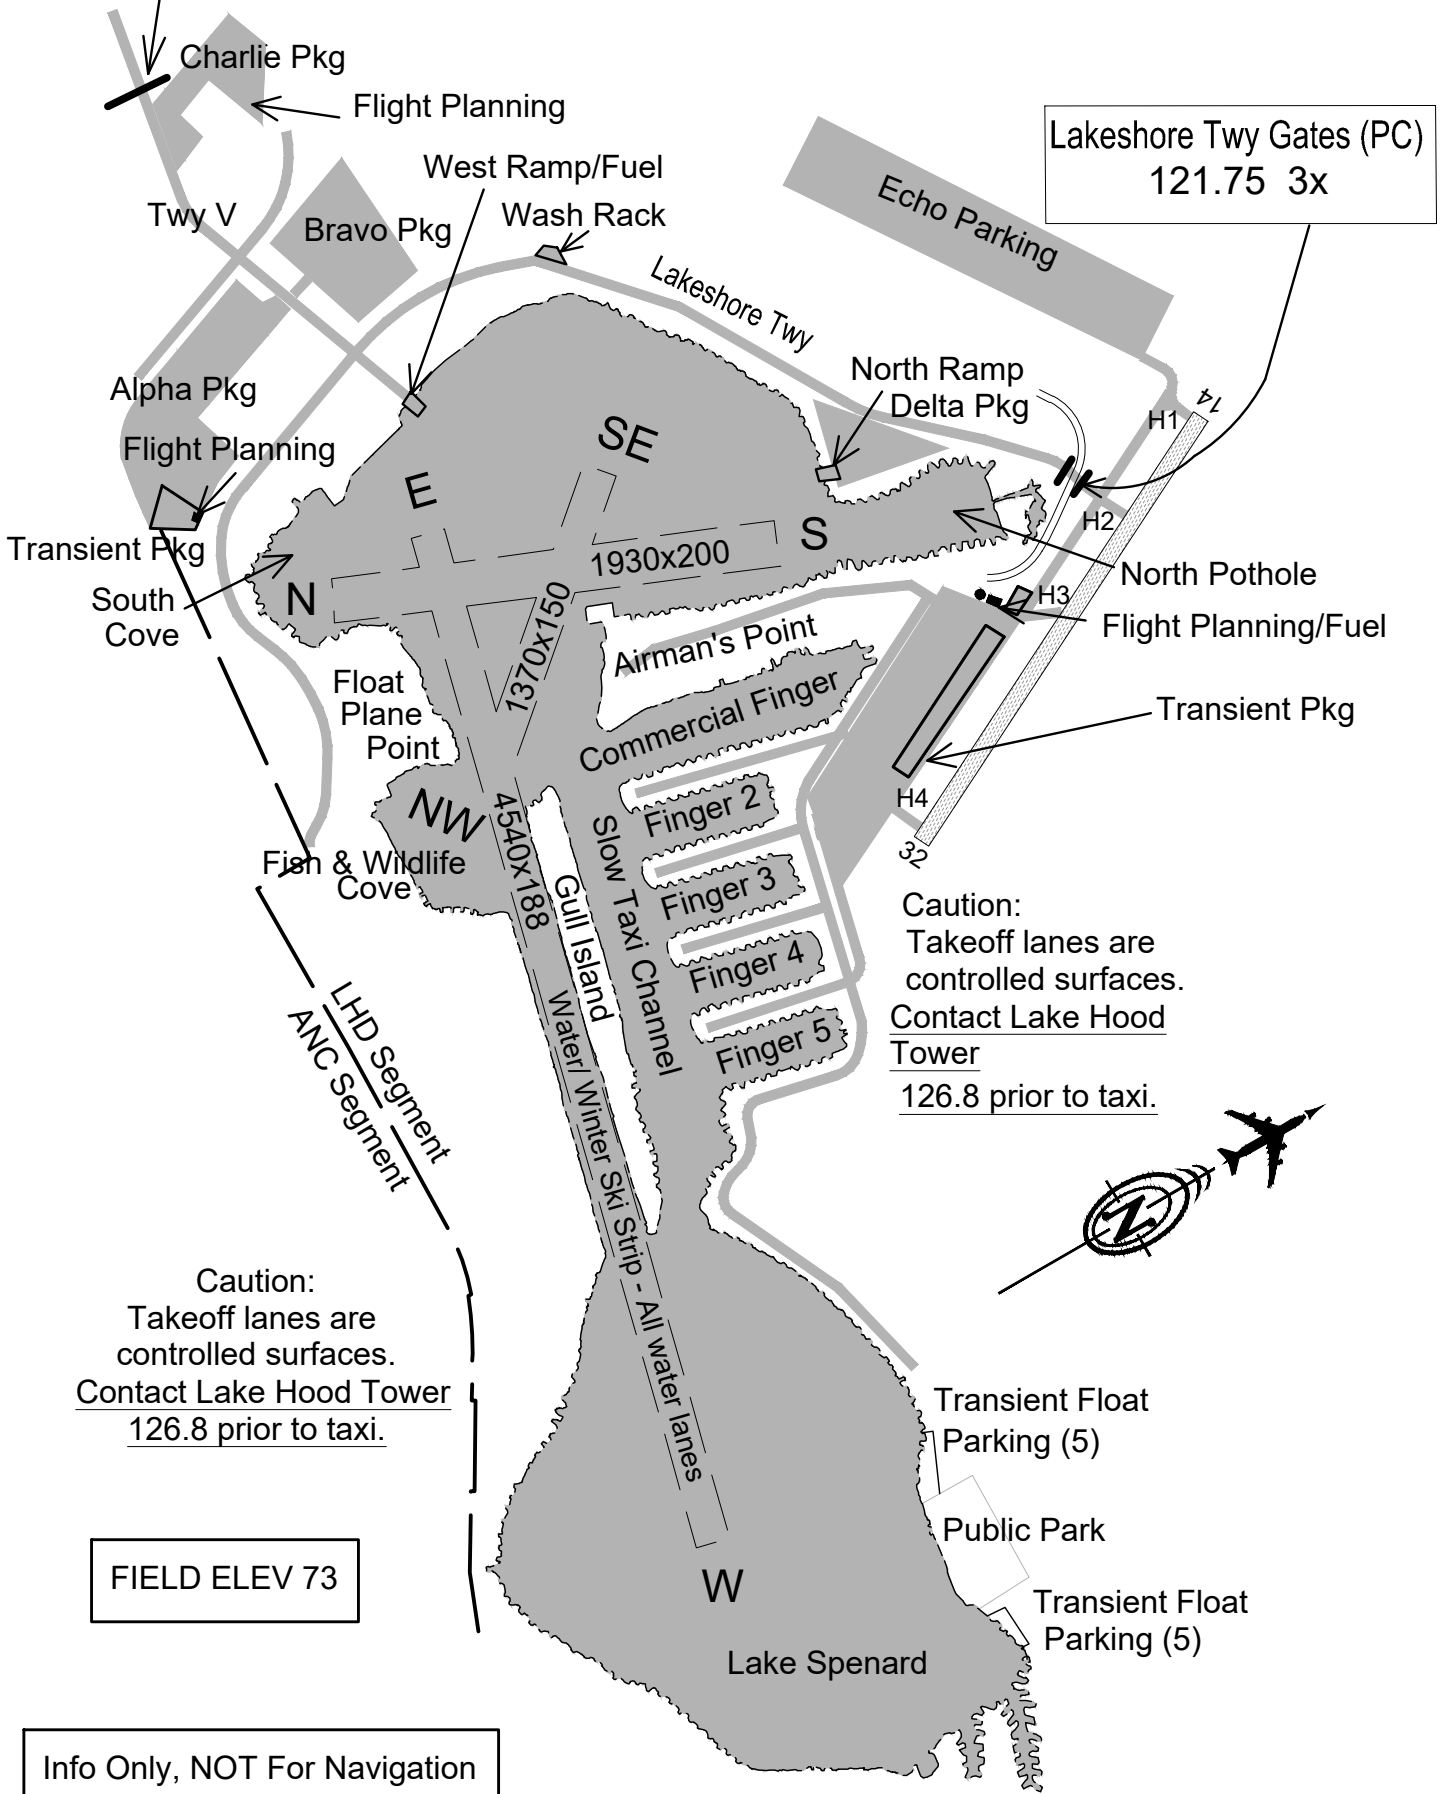

ATIS  
125.6  
Lake Hood Tower  
126.8

ATIS by Phone  
(907-245-5432)

Twy V Gates (PC)  
121.75 5x

LHD / PALH

1 Nov 2020

Lakeshore Twy Gates (PC)  
121.75 3x

Caution:  
Takeoff lanes are  
controlled surfaces.  
Contact Lake Hood  
Tower  
126.8 prior to taxi.

Caution:  
Takeoff lanes are  
controlled surfaces.  
Contact Lake Hood Tower  
126.8 prior to taxi.

FIELD ELEV 73

Info Only, NOT For Navigation